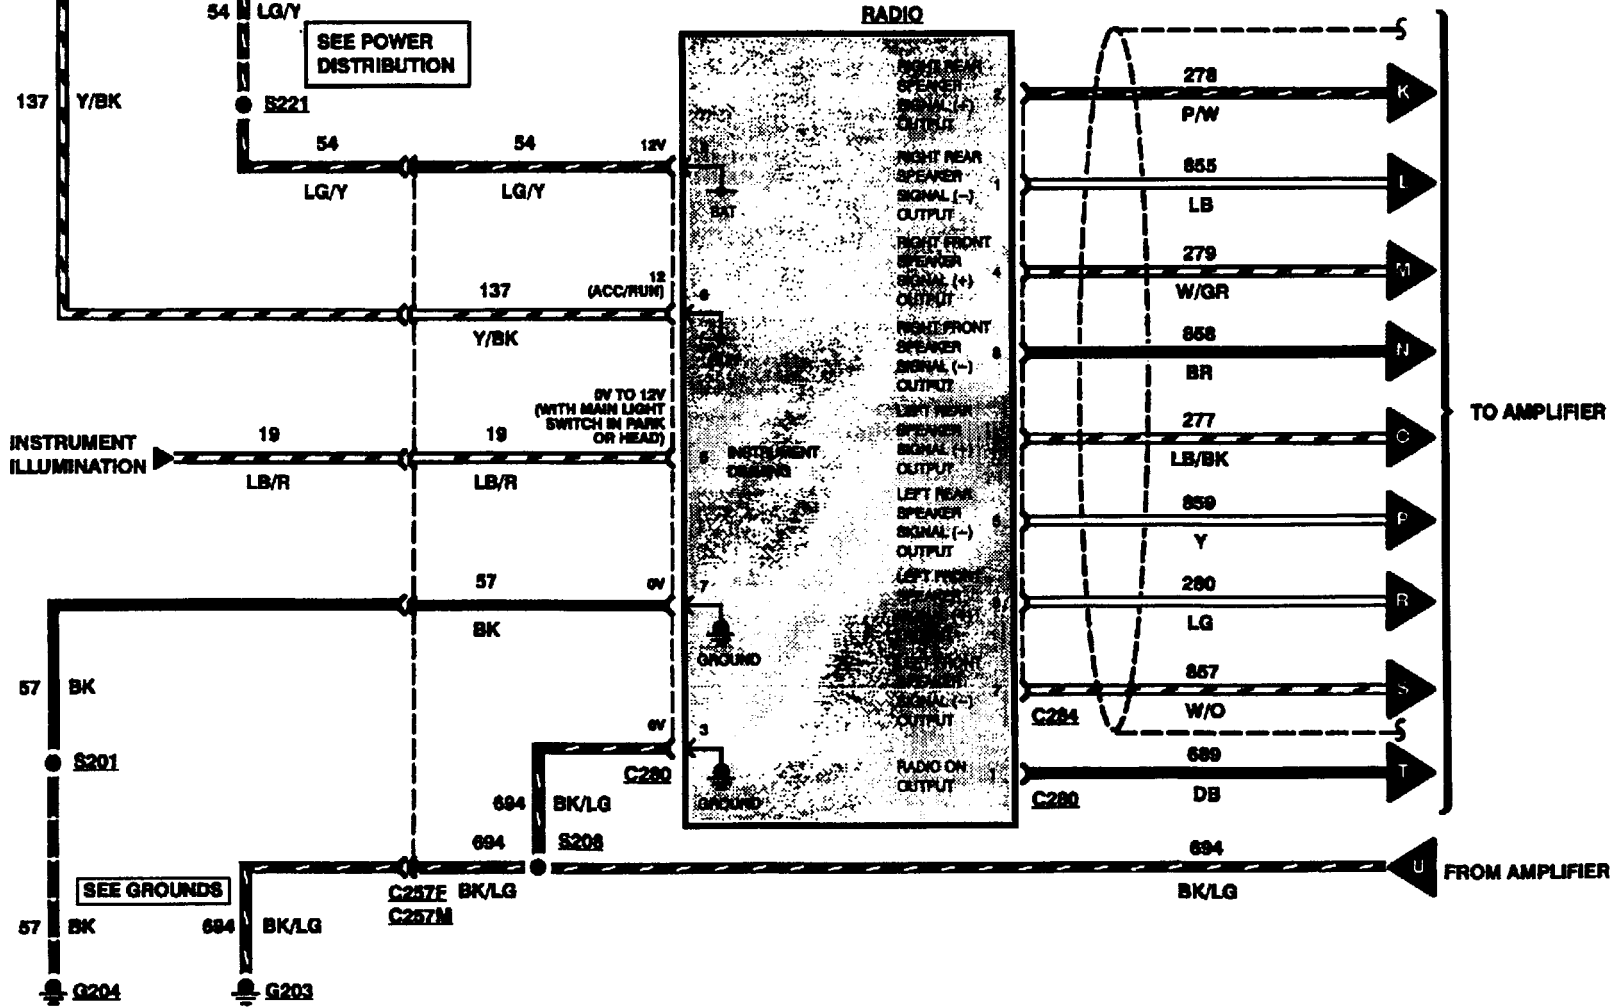

HOT IN ACC OR RUN      HOT AT ALL TIMES

1/P FUSE PANEL

Radio (Super Sound Without Compact Disc Player)